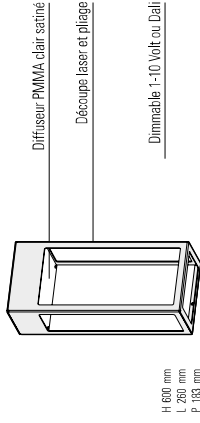

Hogar

Aluminium
Diffuseur PMMA clair satiné
IP65 (module LED et driver) / IP44 (version GU10) / IK10 / Classe 1

SOURCES

LED 28W - 3000K warm white
LED 28W - 4000K neutral white
LED 35W - Dimmable 1-10 Volt - 3000K warm white
LED 35W - Dimmable 1-10 Volt - 4000K neutral white
LED 35W - Dimmable DALI - 3000K warm white
LED 35W - Dimmable DALI - 4000K neutral white
GU10 2x3W