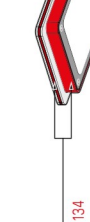

Hector

Aluminium
Screen-printed clear glass diffuser
IP65 / Class 1

H: 124 mm
W: 160 mm
D: 366 mm

Complex of 3 Aluminium sheets
single-colour or two-colour

Screen-printed clear glass diffuser
Symmetrical/Asymmetrical LED Module

SOURCES

- LED SYM 26W - 3000K warm white
- LED ASYM 26W - 3000K warm white
- LED SYM 35W - 1-10 Volt Dimmable - 3000K warm white
- LED ASYM 35W - 1-10 Volt Dimmable - 3000K warm white
- LED SYM 35W - DALI Dimmable - 3000K warm white
- LED ASYM 35W - DALI Dimmable - 3000K warm white

Available as a head only
with remote driver for installation on Ø60 pole

PRM Eav 20 lux p. 304
Model 2 ASYM

LED ASYM 35W	Pathway	Spacing
H: 3,00 m	3,00 m	25,00 m

1

2

3

4

5

6

7

8

9

10

MODELS

Replace ... with the colour code

MODELS	LED SYMMETRIC			LED ASYMMETRIC		
	26W 3000K warm white	35W 3000K warm white 1-10 Volt Dimmable	35W 3000K warm white 1-10 Volt Dimmable	26W 3000K warm white	35W 3000K warm white 1-10 Volt Dimmable	35W 3000K warm white 1-10 Volt Dimmable
1	182.001	182.003	182.005	182.002	182.004	182.006
2	182.013	182.015	182.017	182.014	182.016	182.018
3	182.018	182.021	182.023	182.020	182.022	182.024

Single-colour version

Two-colour version
Silk grey 105 support

Two-colour version
Black grey 107 support

MODELS	LED SYMMETRIC			LED ASYMMETRIC		
	26W 3000K warm white	35W 3000K warm white 1-10 Volt Dimmable	35W 3000K warm white 1-10 Volt Dimmable	26W 3000K warm white	35W 3000K warm white 1-10 Volt Dimmable	35W 3000K warm white 1-10 Volt Dimmable
1	182.201	182.203	182.205	182.202	182.204	182.206
2	182.213	182.215	182.217	182.214	182.216	182.218
3	182.218	182.221	182.223	182.220	182.222	182.224

SPARE DIFFUSER
185 108 609

COLOURS CODES

Replace ... with the colour code

- RAL 7021 BLACK GREY 107
- RAL 7004 SILK GREY 105
- RAL 5011 STEEL BLUE 065
- RAL 9010 PURE WHITE 101
- OLD RUSTIC 046

Other colours on request