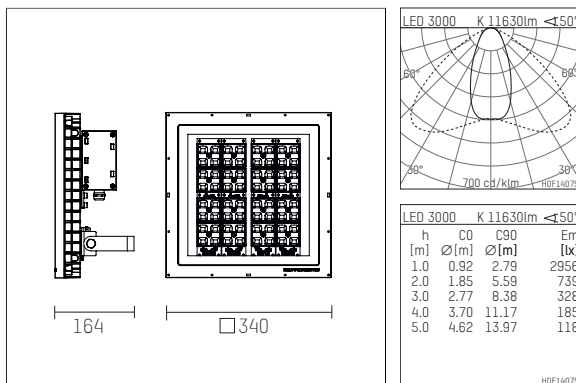

148 152 13 706 | anthracite

multi.flood
projector
LED | 112 W 3000 K

- projector multi.flood
- with mounting bracket
- for wall-, ground or pole-mounting
- with LED 15725 lm
- colour temperature: 3000 K
- colour rendering index: CRI >80
- L90 / B10 (100.000 / ta 25°C)
- SDCM < 4
- net luminous flux: 11630 lm
- total load: 112 W
- luminous efficacy: 103,8 lm/W
- axisymmetric light distribution
- distance to illuminating surface 2,5 up to 7 meters
- attached LED power unit, electronic, 220-240 V, 0/50/60 Hz
- overvoltage protection 6KV
- power supply: connecting terminal 3x2,5 mm²
- with a cord connection for power supply cord H07RN-F 3G 1.5 mm²
- housing of die cast aluminium
- safety glass, clear
- stainless steel mounting bracket
- length: 340 mm, width: 340 mm, height: 164 mm
- weight: 10,5 kg
- protection rating: IP65
- protection class I
- 5 years Hoffmeister warranty
- Made in Germany
- maximum ambient temperature: 35 °C
- certificates: manufactured according to DIN VDE 0711 / EN 60598, CE
- colour: anthracite (RAL7016)
- 148 152 13 706
