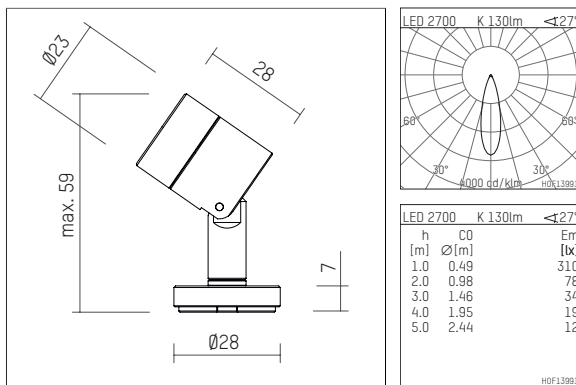

120 943 02 907 | silver anodised

ak.tina
spotlight
LED | 2 W 2700 K

- spotlight ak.tina
- minimalistic spotlight system for surface mounting
- Mounting via screws, magnet or glue pad
- with LED 130 lm
- colour temperature: 2700 K
- colour rendering index: CRI >90
- L90 / B10 (50.000h)
- SDCM < 2
- total load: 2 W
- rotationsymmetrical light distribution, medium
- for external control gear
- secondary connection:
 - supply cord with plug connection, length: 420 mm
 - housing of aluminium
- length: 30 mm, width: 28 mm, height: 59 mm
- rotatable 360°, 90° tiltable
- weight: 0,038 kg
- protection rating: IP20
- protection class III
- 5 years Hoffmeister warranty
- Made in Germany
- maximum ambient temperature: 35 °C
- certificates: manufactured according to DIN VDE 0711 / EN 60598, CE
- colour: silver anodised
- 120 943 02 907

- Overview of accessories on the following page / s

120 943 02 907
accessory

Required accessories

description accessory general	dimensions in mm	item number	pic.-No.
			01
LED power unit, 1-10V Konstantstromtreiber hotplug 700mA, 20W, für max. 6 ak.tina	LxWxH: 149 x 40 x 21	120 986 10 000 A	01
LED power unit, DALI mit Amplitudendimmung Konstantstromtreiber hotplug 700mA, 20W, für max. 6 ak.tina	LxWxH: 149 x 40 x 21	120 986 10 000 D	01
LED power unit Konstantstromtreiber hotplug 700mA, 20W, für max. 6 ak.tina	LxWxH: 149 x 40 x 21	120 986 10 000	01